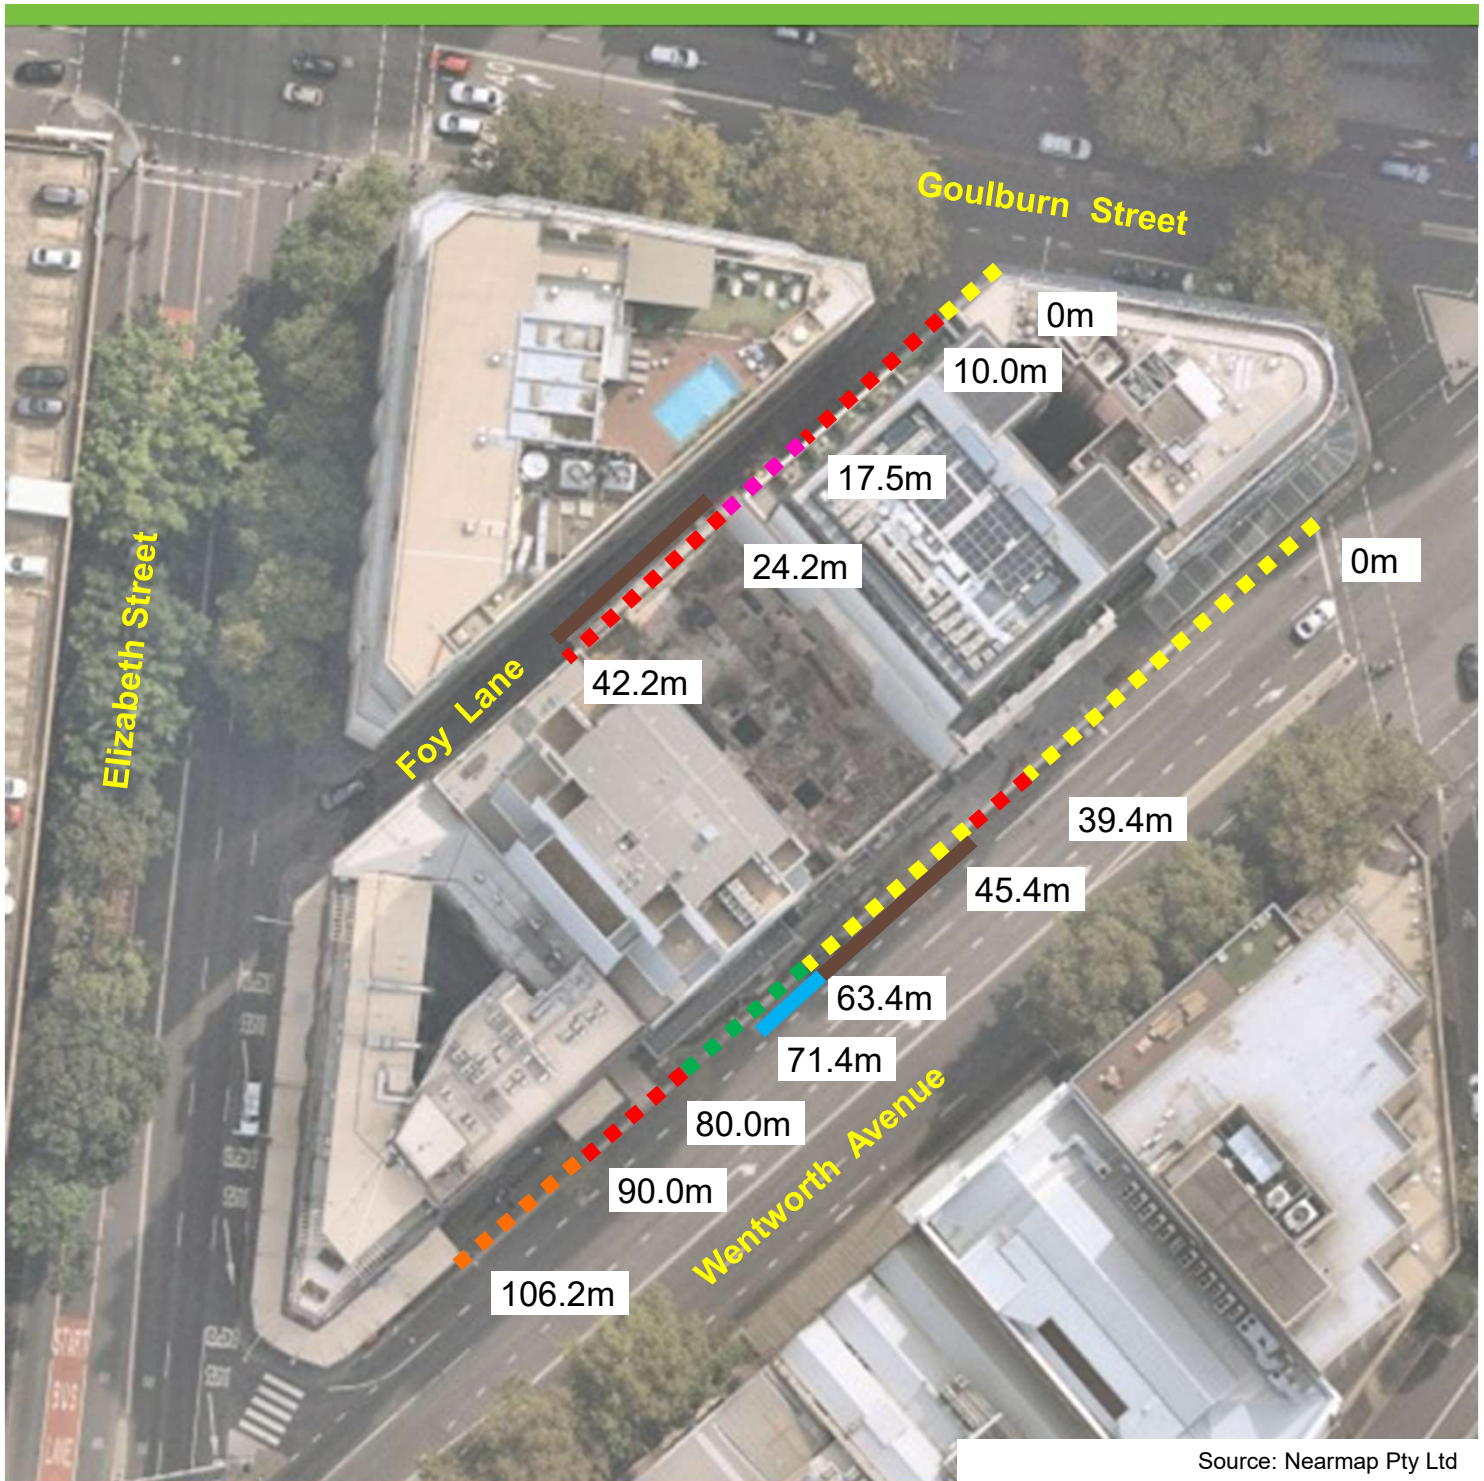

Wentworth Avenue and Foy Lane, Sydney Proposed Works Zone

Existing

- ■ ■ "No Stopping"
- ■ ■ "No Parking"
- ■ ■ "Loading Zone Ticket 6am-6pm Mon-Fri, 6am-10am Sat / 4P Ticket 6pm-10pm Mon-Fri, 10am-10pm Sat, 8am-10pm Sun & Public Holidays"

Existing

- ■ ■ "No Parking Coaches Excepted 15 minute limit"
- ■ ■ "1/4P"

Proposed

- ■ ■ "Works Zone 7am-7pm Mon-Fri, 7am-5pm Sat" and "No Stopping other times"
- ■ ■ "Works Zone 7am-7pm Mon-Fri, 7am-5pm Sat" and "4P Ticket 7pm-10pm Mon-Fri, 5pm-10pm Sat, 8am-10pm Sun & Public Holidays"